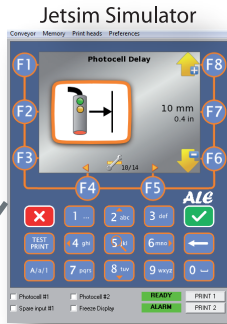

True-type fonts / text / logos / images / barcodes / variable data etc...

www.ale.fr

CODEX DESIGN

Codex[©] Image Design Software

www.ale.fr

Easy image creation

Text window

Any size / any orientation

On-screen simulation

Up to 200 messages/file

Any date and expiry date formats

Settings stored with the file

Counters

Most barcode formats

Variable barcodes

Compatible with most image formats