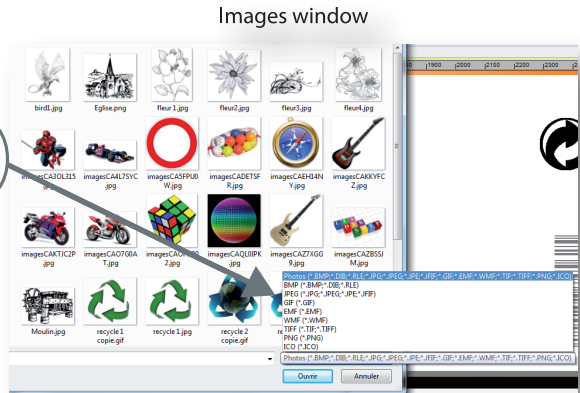

Preview

Barcode attributes

your contact :

YouTube ALE SARL

156, Avenue de Pressensé - 69200 Vénissieux - France - www.ale.fr
Tel. : +33 437 900 199 - Fax : +33 478 002 218 - email : contact@ale.fr