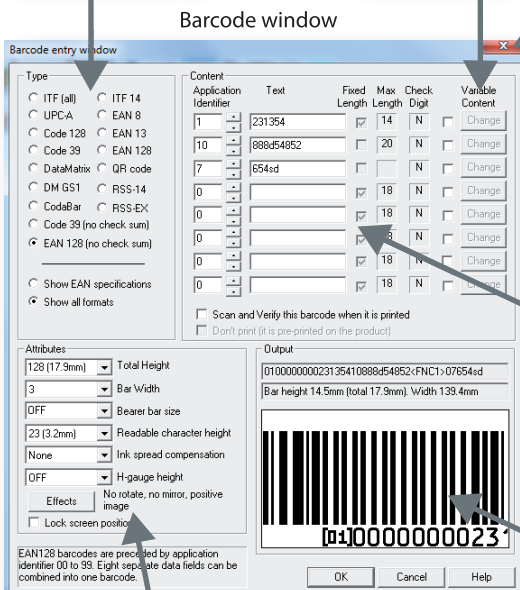

On-screen simulation

Up to 200 messages/file

Any date and expiry date formats

Settings stored with the file

Counters

Most barcode formats

Variable barcodes

Compatible with most image formats