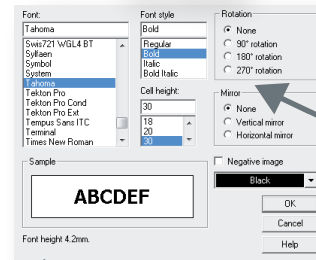

True-type fonts / text / logos / images / barcodes / variable data etc...

www.ale.fr

CODEX DESIGN

Codex[©] Image Design Software

www.ale.fr

Easy image creation

Text window

Any size / any orientation

On-screen simulation

Up to 200 messages/file

Any date and expiry date formats

Settings stored with the file

Counters

Most barcode formats

Variable barcodes

Compatible with most image formats