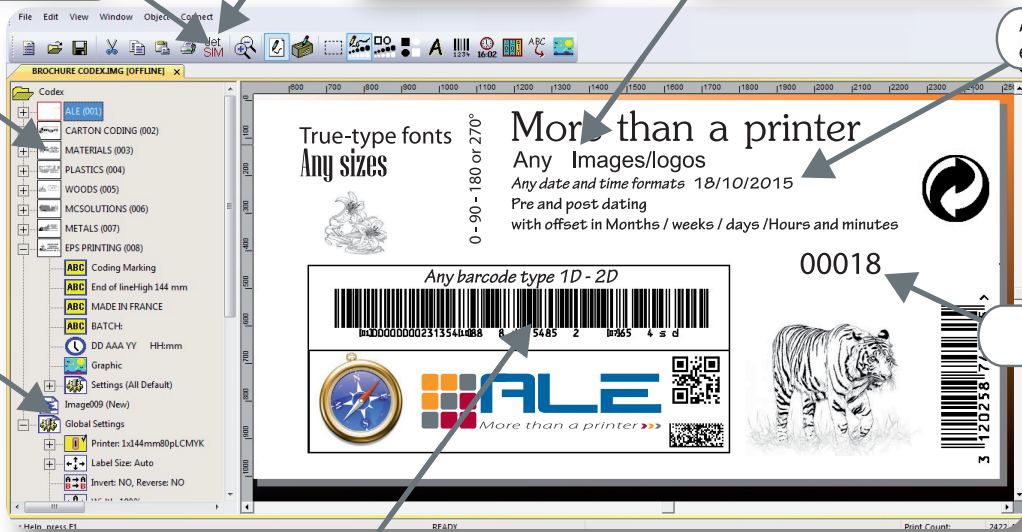

True-type fonts / text / logos / images / barcodes / variable data etc...

www.ale.fr

CODEX DESIGN

Codex[©] Image Design Software

www.ale.fr

Easy image creation

Text window

Any size / any orientation

On-screen simulation

Up to 200 messages/file

Any date and expiry date formats

Settings stored with the file

Counters

Most barcode formats

Variable barcodes

Compatible with most image formats