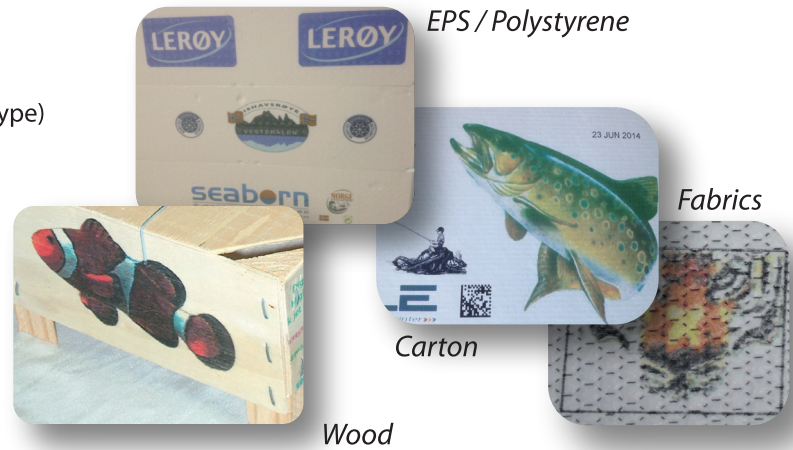

COLOUR SERIES

Compact High Resolution Ink Jet Printer

www.ale.fr

Advanced Specifications

- Inkjet printing contactless colour systems (CMY or CMYK full colour)
- Printing images / logos / barcodes / date / time / variable data / etc ...
- Side printing on most types of porous or non-porous substrates (depending on the ink type)
- Resolution up to 360 dpi
- Simple import of various image formats (jpg / gif / bmp / png / etc.)
- Connects to controller with 1.8m cable (longer cable as an option)
- Easy installation and low annual maintenance
- Supplied with cable and mounting accessories

Applications

Printing on paper / cardboard porous-recycled or varnished / wood / EPS / building materials / plastic-paper bags / fabrics / straps / etc ...

EPS / Polystyrene

Carton

Wood

Fabrics

Type	Coral 72-35pl	Coral72-80pl	Coral 144-35pl	Coral 144-80pl	Calypso144-35pl	Calypso144-80pl
Printing height	72 mm	72 mm	144 mm	144 mm	144 mm	144 mm
Printing speed at 180 dpi	60m/min	38 m/min	60 m/min	38 m/min	60 m/min	38 m/min
Oil based inks	✓	✓	✓	✓	✓	✓
Solvent based inks	✓	✓	✓	✓	✓	✓
Drop size	35 pL	80 pL	35 pL	80 pL	35 pL	80 pL
Resolution maximum	360 dpi	360 dpi	360 dpi	360 dpi	360 dpi	360 dpi
Printing frequency	7.1kHz	4.3 kHz	7.1 kHz	4.3 kHz	7.1 kHz	4.3 kHz
Height of lower dot from base	60 mm	60 mm	60 mm	60 mm	60 mm	60 mm
Weight	12kg	12 kg	20 kg	20 kg	17 kg	17 kg